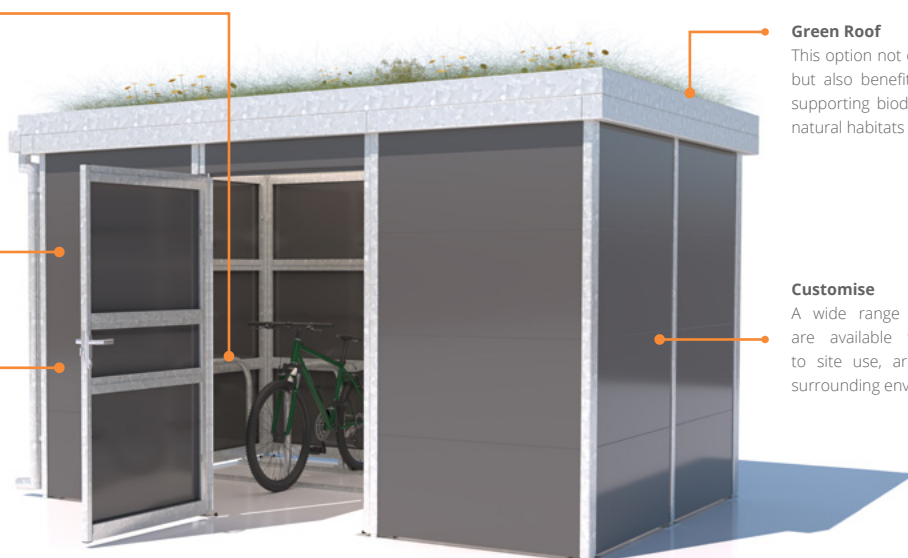

Customise

A wide range of cladding options are available to select according to site use, architectural style and surrounding environment