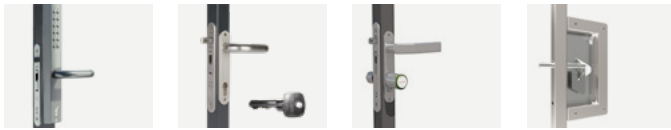

Latch + Eurocylinder Lock

Latch + RFID Lock

Slide Bolt + Padlock

Locking Systems

Latch + Battery Code Lock