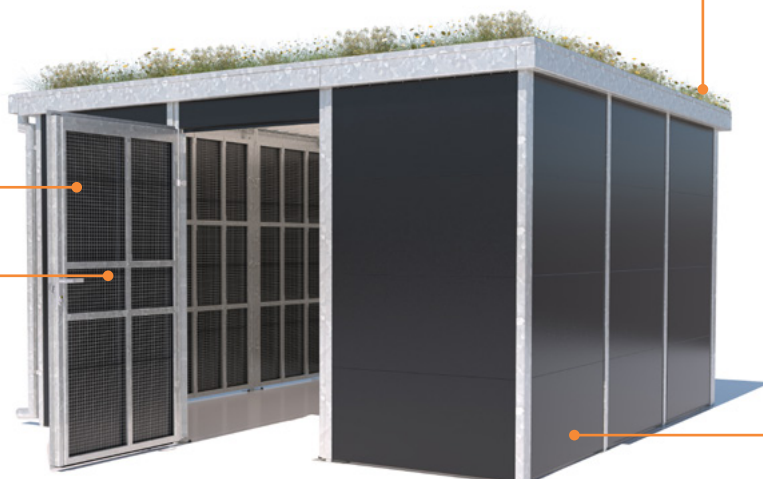

Multiple Door Locations

Are possible within the design format along with 3 door widths

Green Roof

This option not only adds visual appeal but also benefits the environment by supporting biodiversity and promoting natural habitats for birds and insects.

Pre-Engineered

Available with 65 different pre-engineered units