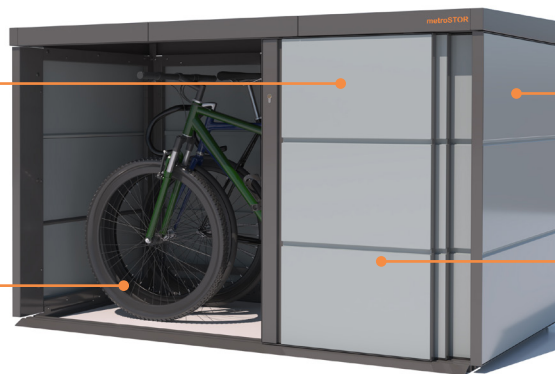

## metroSTOR R-Series Modular Cycle Lockers

metroSTOR PCR is a modular cycle locker system that facilitates the design-coordinated storage of bins, recycling, cycles and scooters. Developed primarily for property frontages, the external storage of cycles, bins and household items on many new residential developments is fast becoming an integral component of the street scene, due in part to their ability to negate the risk of fire hazards.

A compact, low-profile design makes the most of the available footprint, which is often at a premium. Internal security features such as integral

sliding doors and welded tracks also work to ensure that security isn't compromised.

### Capacity

Available in two different sizes for storage up to 3 cycles